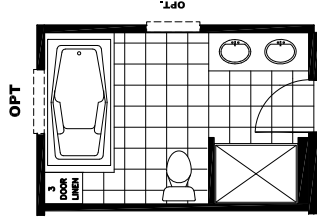

OPT 60" TUB

OPT 54" SHOWER

OPT SHOWER

OPT CLOSET REPLACES SHELVES STD BATH

OPT 60" SHOWER

SGD OPT.

OPT LUXURY BATH

OPT. CLOSET

OPT

OPT GLAMOUR BATH

NOTE: CORNER FP NOT ALLOWED AT ANY TIME.

OPTION FIREPLACE

OPT'N TRANSOM WINDOWS

OPT'N WINDOW LOCATION

1,475 SQ.FT.
MODEL# SLT28563D
SOLUTION
DRAWING# 38M151