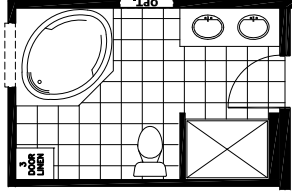

OPT 60" TUB

OPT 54" SHOWER

OPT SHOWER

OPT CLOSET REPLACES SHELVES STD BATH

OPT 60" SHOWER

SGD OPT.

OPT LUXURY BATH

OPT. CLOSET

OPT

OPT GLAMOUR BATH

NOTE: CORNER FP NOT ALLOWED AT ANY TIME.

OPTION FIREPLACE

OPT'N TRANSOM WINDOWS

OPT'N WINDOW LOCATION

1,475 SQ.FT.
MODEL# SLT28563D
SOLUTION
DRAWING# 38M151