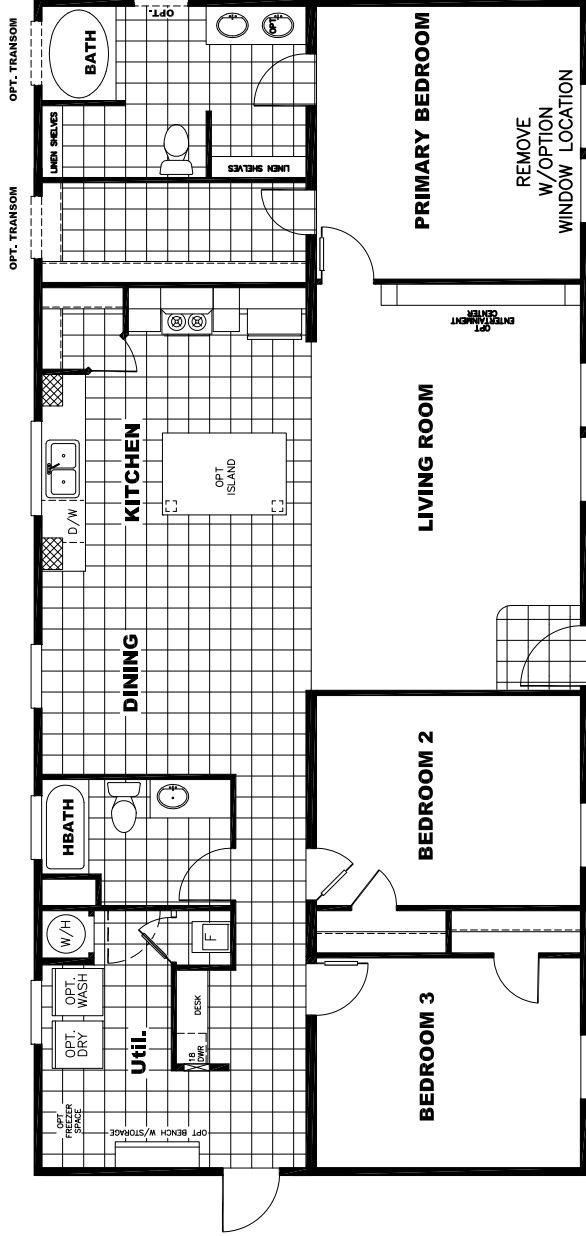

OPT 60" TUB

OPT 54" SHOWER

OPT SHOWER

OPT CLOSET REPLACES SHELVES STD BATH

OPT 60" SHOWER

SGD OPT.

OPT LUXURY BATH

OPT. CLOSET

OPT

OPT GLAMOUR BATH

NOTE: CORNER FP NOT ALLOWED AT ANY TIME.

OPTION FIREPLACE

OPT'N TRANSOM WINDOWS

OPT'N WINDOW LOCATION

1,475 SQ.FT.
MODEL# SLT28563D
SOLUTION
DRAWING# 38M151